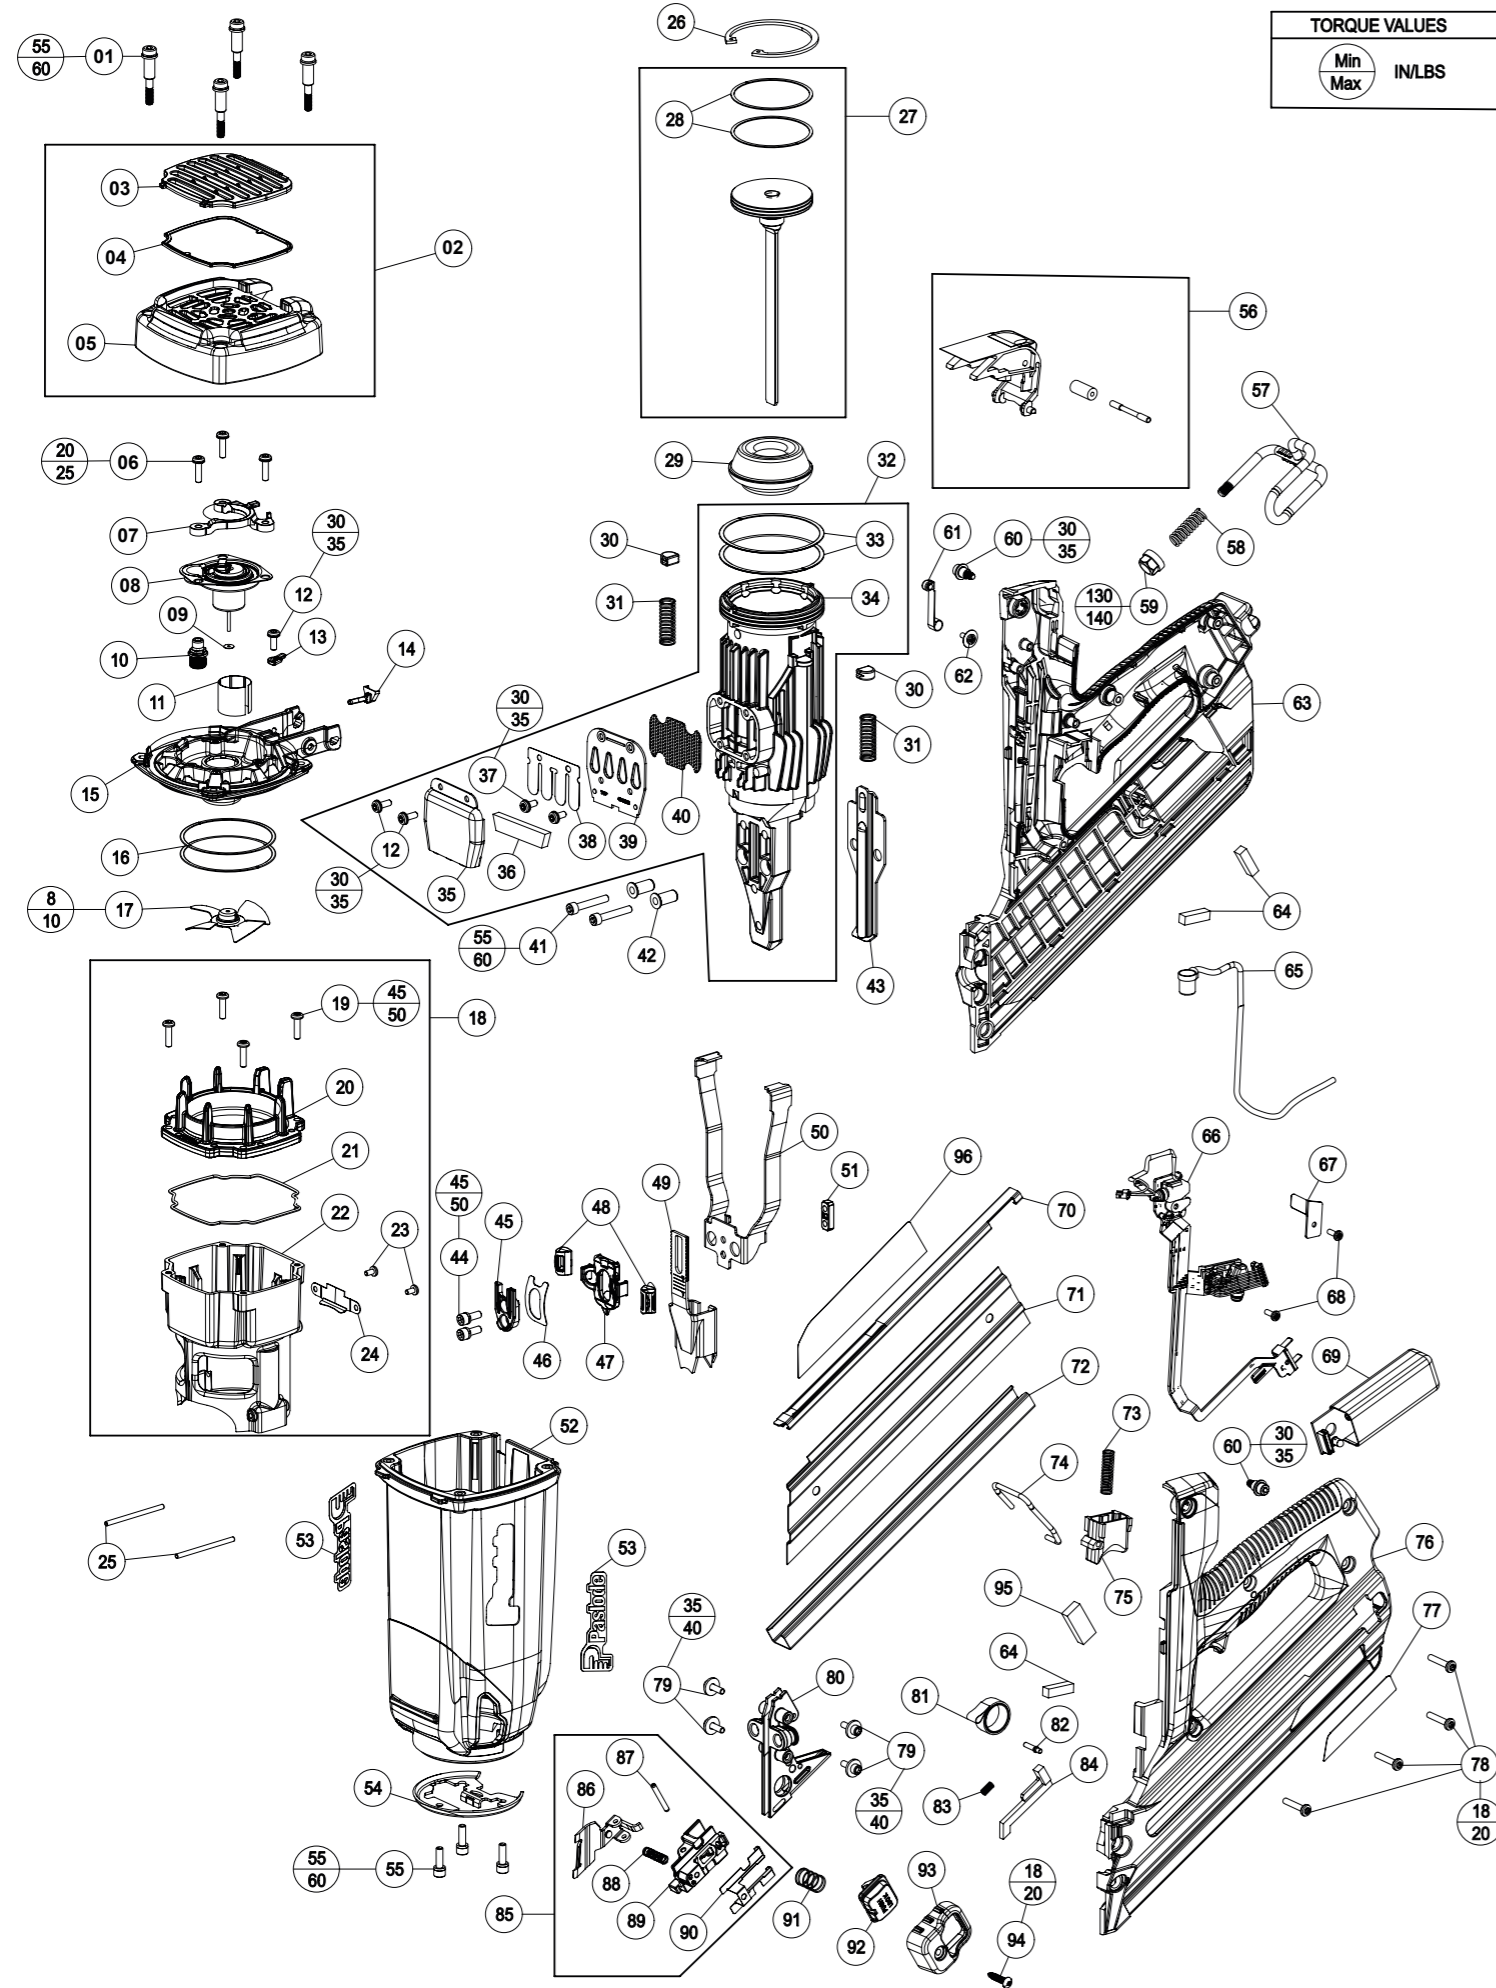

TOOL SCHEMATIC AND PARTS

An Illinois Tool Works Company
150, Route de Lyon
F - 26500 Bourg-lès-Valence - France

905919-03 06/22

IM350+

PART LEGEND

Part No. 906501 (EU)
Part No. 906500 (UK)

REP	CODE	QUANTITY	DESCRIPTION
01	901063	4	Shoulder Screw 10-24 x 1-1/2
02	906502	1	Cap & Grille Assembly
03	906305	1	Grille
04	900315	1	Filter
05	906304	1	Cap
06	900902	3	Screw Thread Forming Sems 8-32 x 5/8
07	902637	1	Limiter
08	905685	1	Fan Motor Assembly, includes Motor Mount
09	900468	1	Washer, Motor Shaft
10	900286	1	Spark Plug Assembly, includes O-Ring
11	401356	1	Motor Sleeve
12	900596	3	Screw Thread Forming Sems 8-32 x 7/16
13	404453	1	Bracket, Cylinder Head
14	401340	1	Stem Adapter
15	014880	1	Cylinder Head
16	900935	2	Seal Ring
17	403167	1	Fan Blade Assembly
18	906340	1	Combustion Chamber Assembly
19	900969	4	Torx Screw Sems 8-32 x 5/8
20	906339	1	Combustion Chamber Ring
21	900481	1	O-Ring
22	404407	1	Combustion Chamber
23	403987	2	Screw Thread Forming 6-32 x 1/4
24	404412	1	Wear Plate, Chamber Lock
25	404827	2	Pin
26	401328	1	Retainer Ring
27	404485	1	Piston Assembly, includes rings
28	401461	2	Piston Ring
29	905601	1	Bumper
30	404464	2	Rubber Stop
31	404411	2	Spring
32	901204	1	Sleeve Assembly
33	900934	2	Steel Ring, Sleeve
34	900905	1	Sleeve
35	404423	1	Muffler Cover
36	404422	1	Muffler
37	900595	2	Torx Screw Sems 8-32 x 3/8
38	404424	1	Reed Valve
39	404425	1	Reed Plate
40	404426	1	Exhaust Baffle
41	403816	2	S.H.C.S. 10-24 x 1-1/8
42	905930	2	Bushing, Shear Block
43	902249	1	Wear Plate, Nose
44	900592	2	S.H.C.S. Sems 10-32 x 1/2
45	901241	1	Stop, Cage
46	901238	1	Spring, Flat
47	902619	1	Probe Release
48	902620	2	Button, Probe Release
49	902225	1	Lower Probe
50	901249	1	Upper Probe